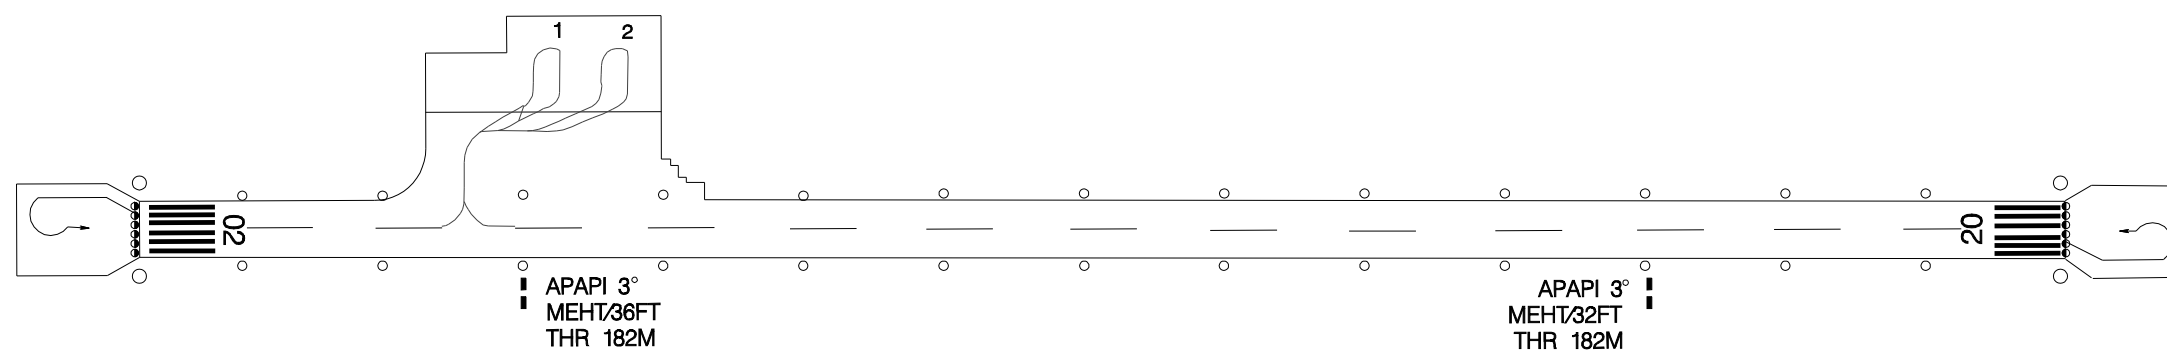

Marking & Lighting

CHANGES: NEW PAGE NUMBER